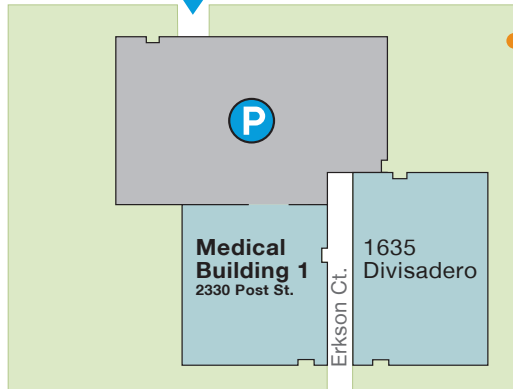

Bush St. ▶

Sutter St.

Post St.

Garden St.

◀ Geyard Blvd.

Geyard Blvd. ▶

**Accessibility**

Please visit [access.ucsf.edu](http://access.ucsf.edu) for more information regarding accessibility features at UCSF at Mount Zion.

**Parking Entrance**

**Patient Drop-Off**

Patients may be dropped off at the circle drive in front of the Hospital.

**Public Parking**

Public parking at Mount Zion is available in the UCSF Parking Garage. The garage entrance is on Sutter St. and is open Monday to Friday from 6:00 a.m. to 10:00 p.m.