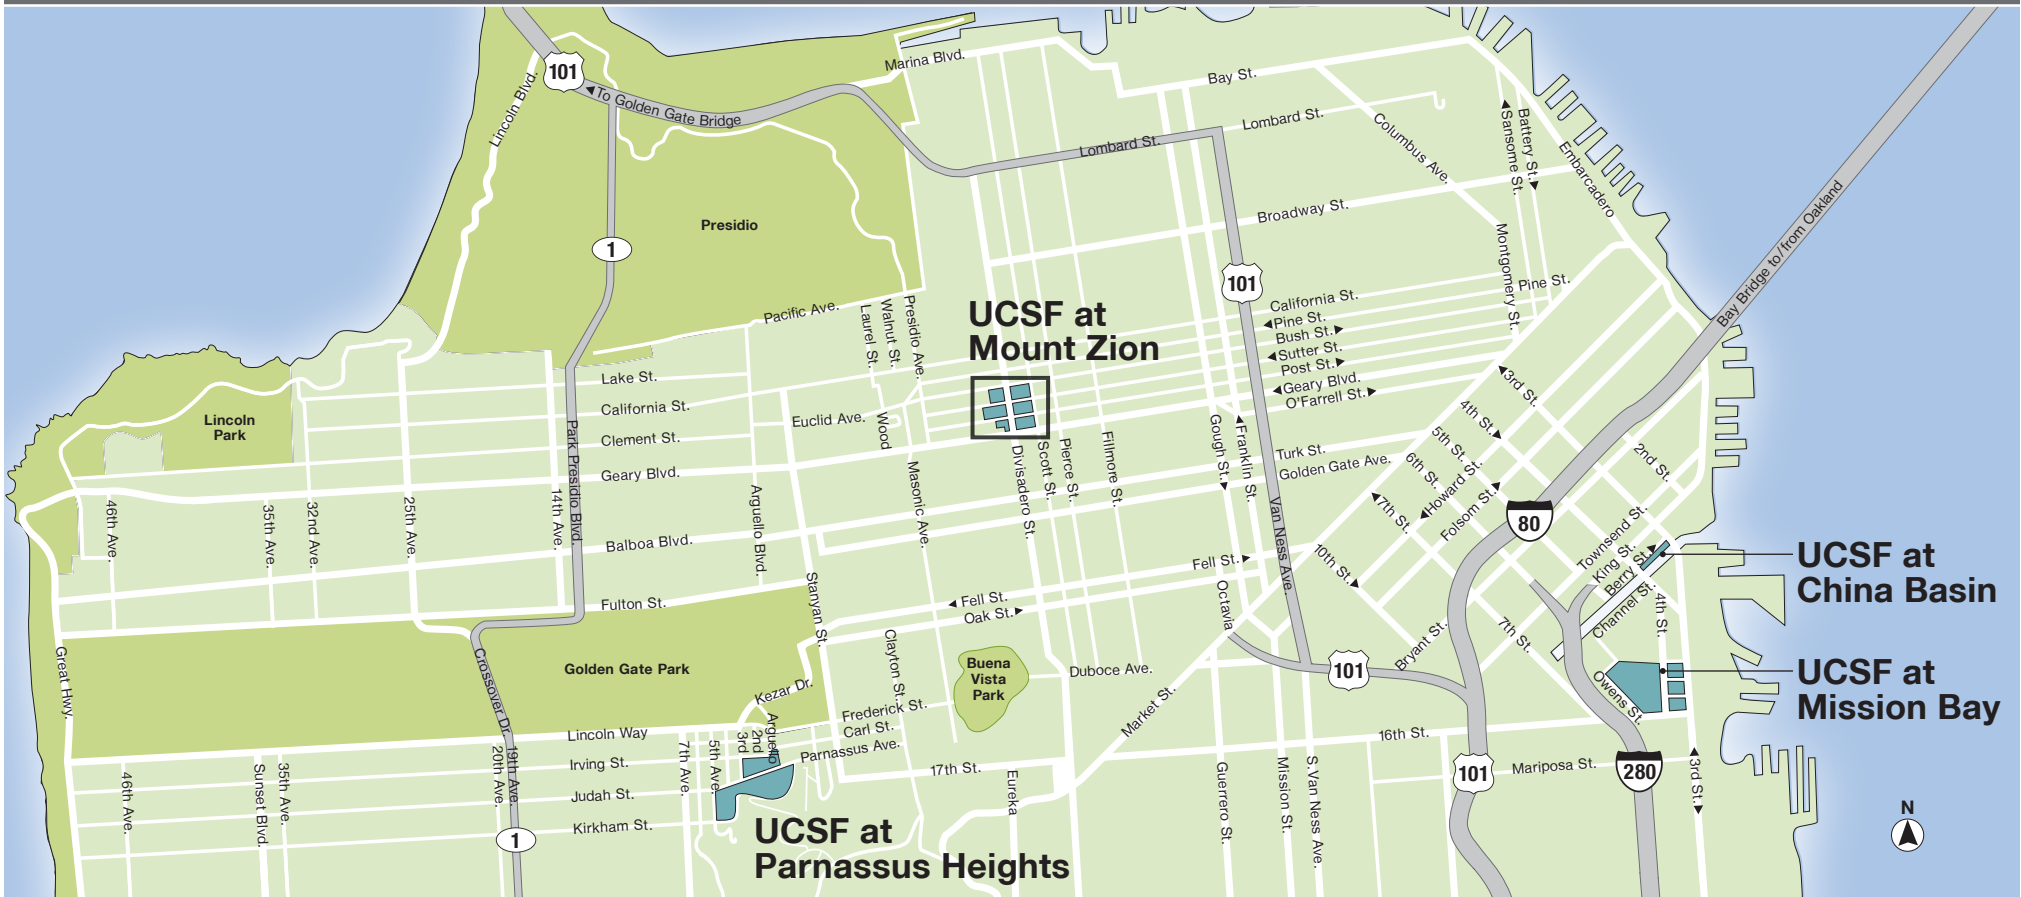

**Muni Bus Stop**

UCSF at Mount Zion is accessible via these Muni bus routes:

- 2 – Clement (*wheelchair accessible*)
- 38 – Geary (*wheelchair accessible*)
- 1 – California
- 24 – Divisadero

For more information, visit Muni's website at [sfmuni.com](http://sfmuni.com).

**UCSF Shuttle Stop**

### From East Bay and Oakland Airport

1. Cross **Bay Bridge (I-80 West)**, stay in second lane from right
2. Exit right on **101 North / Golden Gate Bridge**
3. Get in left lane and exit **Octavia Blvd. / Fell St.**
4. Turn left on **Fell St.**
5. Turn right on **Divisadero St.**
6. Turn left on **Sutter St.** and right into **UCSF Parking Garage**