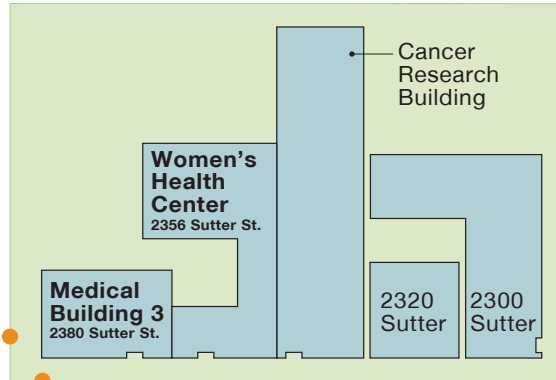

Bush St. ▶

Sutter St.

Post St.

Garden St.

◀ Geyard Blvd.

Geyard Blvd. ▶

**Accessibility**

Please visit [access.ucsf.edu](http://access.ucsf.edu) for more information regarding accessibility features at UCSF at Mount Zion.

**Parking Entrance**

**Patient Drop-Off**

Patients may be dropped off at the circle drive in front of the Hospital.

**Public Parking**

Public parking at Mount Zion is available in the UCSF Parking Garage. The garage entrance is on Sutter St. and is open Monday to Friday from 6:00 a.m. to 10:00 p.m.