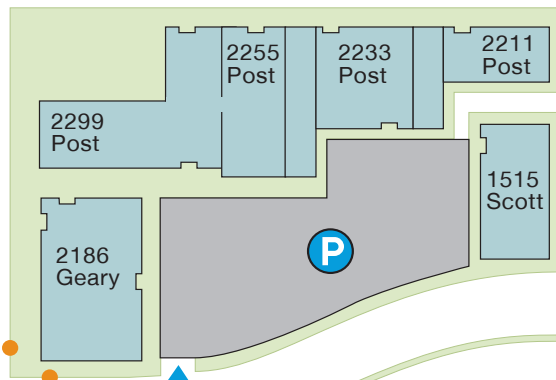

Bush St. ▶

Sutter St.

Post St.

Garden St.

◀ Geyard Blvd.

Geyard Blvd. ▶

**Accessibility**

Please visit [access.ucsf.edu](http://access.ucsf.edu) for more information regarding accessibility features at UCSF at Mount Zion.

**Parking Entrance**

**Patient Drop-Off**

Patients may be dropped off at the circle drive in front of the Hospital.

**Public Parking**

Public parking at Mount Zion is available in the UCSF Parking Garage. The garage entrance is on Sutter St. and is open Monday to Friday from 6:00 a.m. to 10:00 p.m.