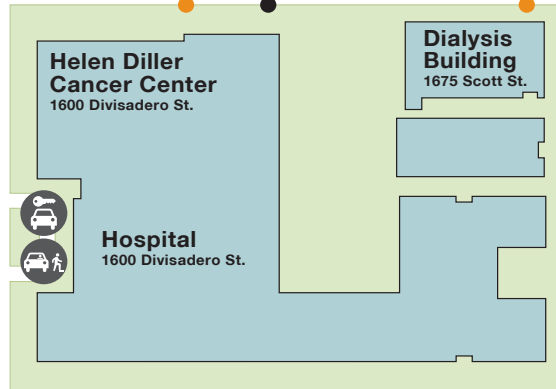

Bush St. ▶

Sutter St.

Post St.

Garden St.

◀ Geyard Blvd.

Geyard Blvd. ▶

**Accessibility**

Please visit [access.ucsf.edu](http://access.ucsf.edu) for more information regarding accessibility features at UCSF at Mount Zion.

**Parking Entrance**

**Patient Drop-Off**

Patients may be dropped off at the circle drive in front of the Hospital.

**Public Parking**

Public parking at Mount Zion is available in the UCSF Parking Garage. The garage entrance is on Sutter St. and is open Monday to Friday from 6:00 a.m. to 10:00 p.m.

**Valet Parking**

Valet parking is available in front of the Hospital, Monday to Friday from 8:00 a.m. to 3:00 p.m. From 5:00 to 10:00 p.m. a security officer can escort you to pick up your car at the UCSF Parking Garage.