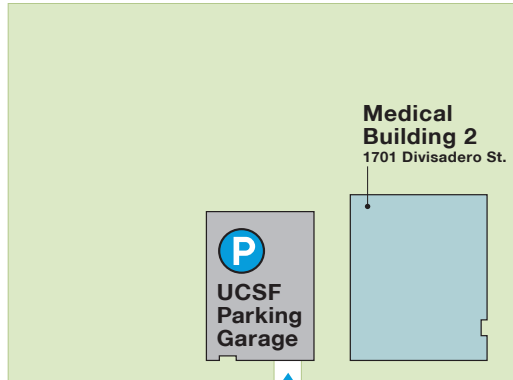

Bush St. ▶

Sutter St.

Post St.

Garden St.

◀ Geyard Blvd.

Geyard Blvd. ▶

**Accessibility**

Please visit [access.ucsf.edu](http://access.ucsf.edu) for more information regarding accessibility features at UCSF at Mount Zion.

**Parking Entrance**

**Patient Drop-Off**

Patients may be dropped off at the circle drive in front of the Hospital.

**Public Parking**

Public parking at Mount Zion is available in the UCSF Parking Garage. The garage entrance is on Sutter St. and is open Monday to Friday from 6:00 a.m. to 10:00 p.m.

**Valet Parking**

Valet parking is available in front of the Hospital, Monday to Friday from 8:00 a.m. to 3:00 p.m. From 5:00 to 10:00 p.m. a security officer can escort you to pick up your car at the UCSF Parking Garage.